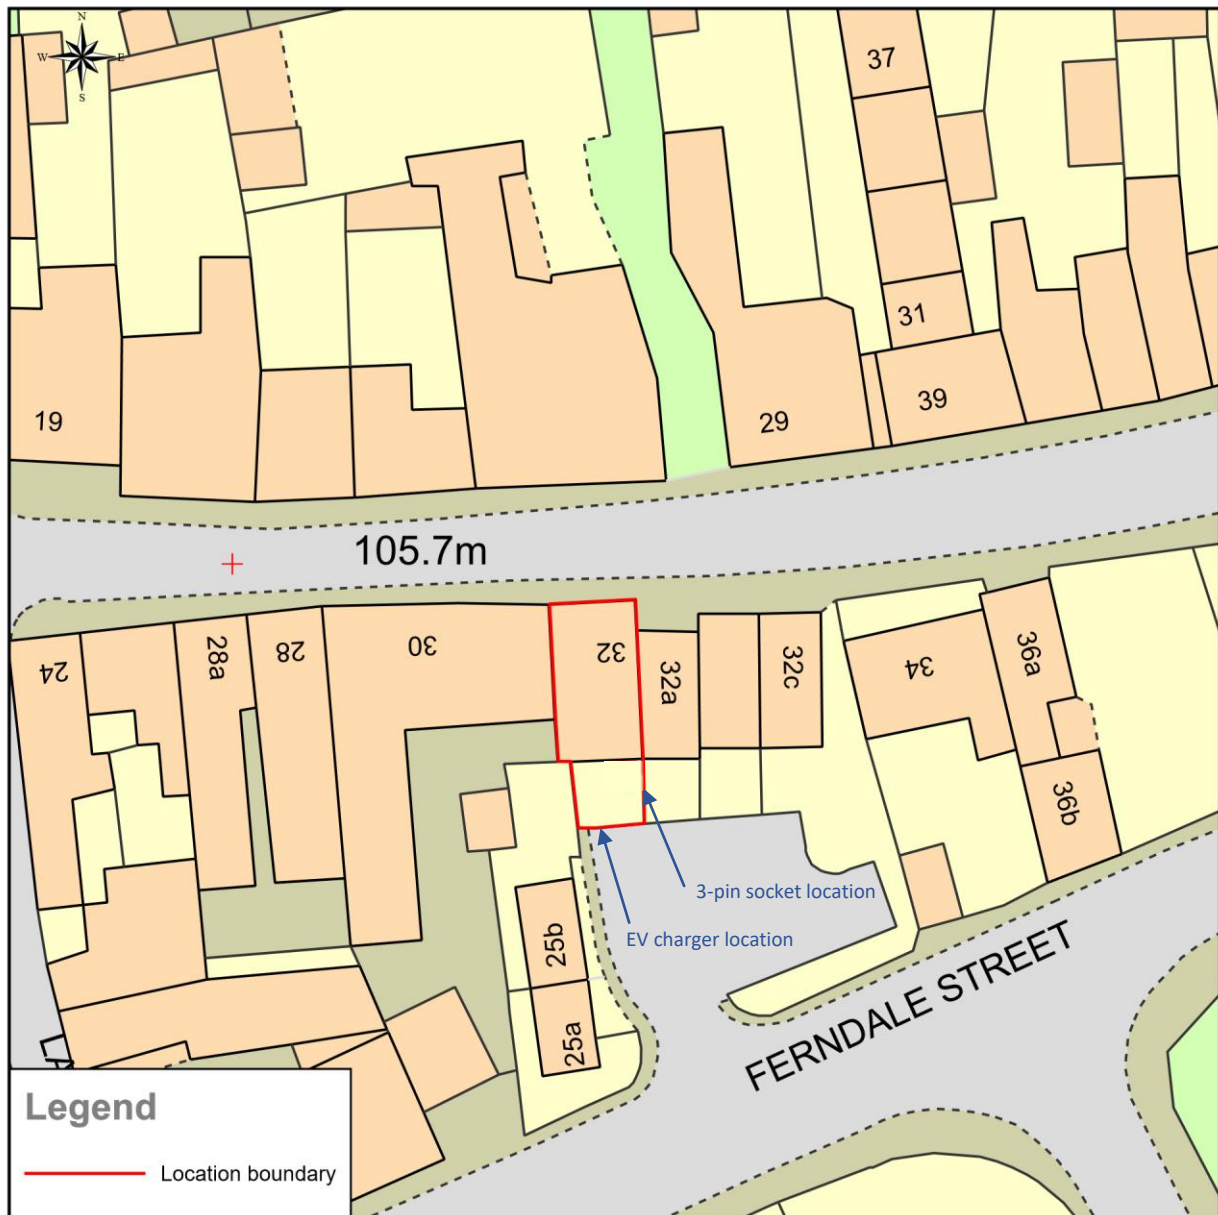

Site Plan/Block Plan/Block Plan/Block Plan of sn77aa

This Plan includes the following Licensed Data: OS MasterMap Colour PDF Site Plan/Block Plan by the Ordnance Survey National Geographic Database and incorporating surveyed revision available at the date of production. Reproduction in whole or in part is prohibited without the prior permission of Ordnance Survey. The representation of a road, track or path is no evidence of a right of way. The representation of features, as lines is no evidence of a property boundary. © Crown copyright and database rights, 2016. Ordnance Survey 0100031673

0m 5m 10m 15m 20m 25m 30m 35m 40m

Scale: 1:500, paper size: A4

32 London Street