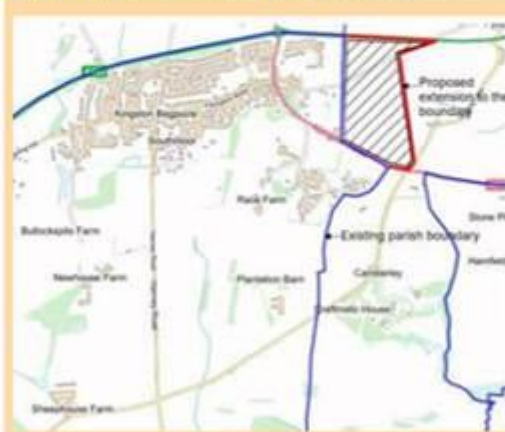

KBS NEWS

The Kingston Bagpuize with
Southmoor Village News

DELIVERED MONTHLY TO EVERY HOUSE IN THE VILLAGE

Serving the community collaboratively
with the village website

www.kbsonline.org.uk

Volume 49 Number 6 July 2022

Parish Boundary Review - Have your say...

You may be aware of the planning application for 700 new houses on the "Land East of Kingston Bagpuize," in a plot of land that is currently in Fyfield & Tubney parish, but will largely affect KBS.

KBS Parish Council has strongly opposed this application, which was initially refused. However, if it ultimately goes ahead, this will mean a huge percentage increase in the local population using KBS's facilities, while not actually living in KBS Parish. In a proactive move, KBS Parish Council is applying to have the Parish boundary moved to include this plot of land. The reasoning behind this is outlined on the Parish Council's website at

<https://kbsparishcouncil.org.uk/parish-boundary-review/>

The Council is keen to hear the views of local residents, in order to be able to express them to the Vale of White Horse District Council in September. Please visit the PC's website for further information and a chance to respond by the end of August. If you don't use a computer, please contact the Parish Clerk for more information on 07908 472827 (email: clerk@kbsparishcouncil.org.uk). Sarah Bates