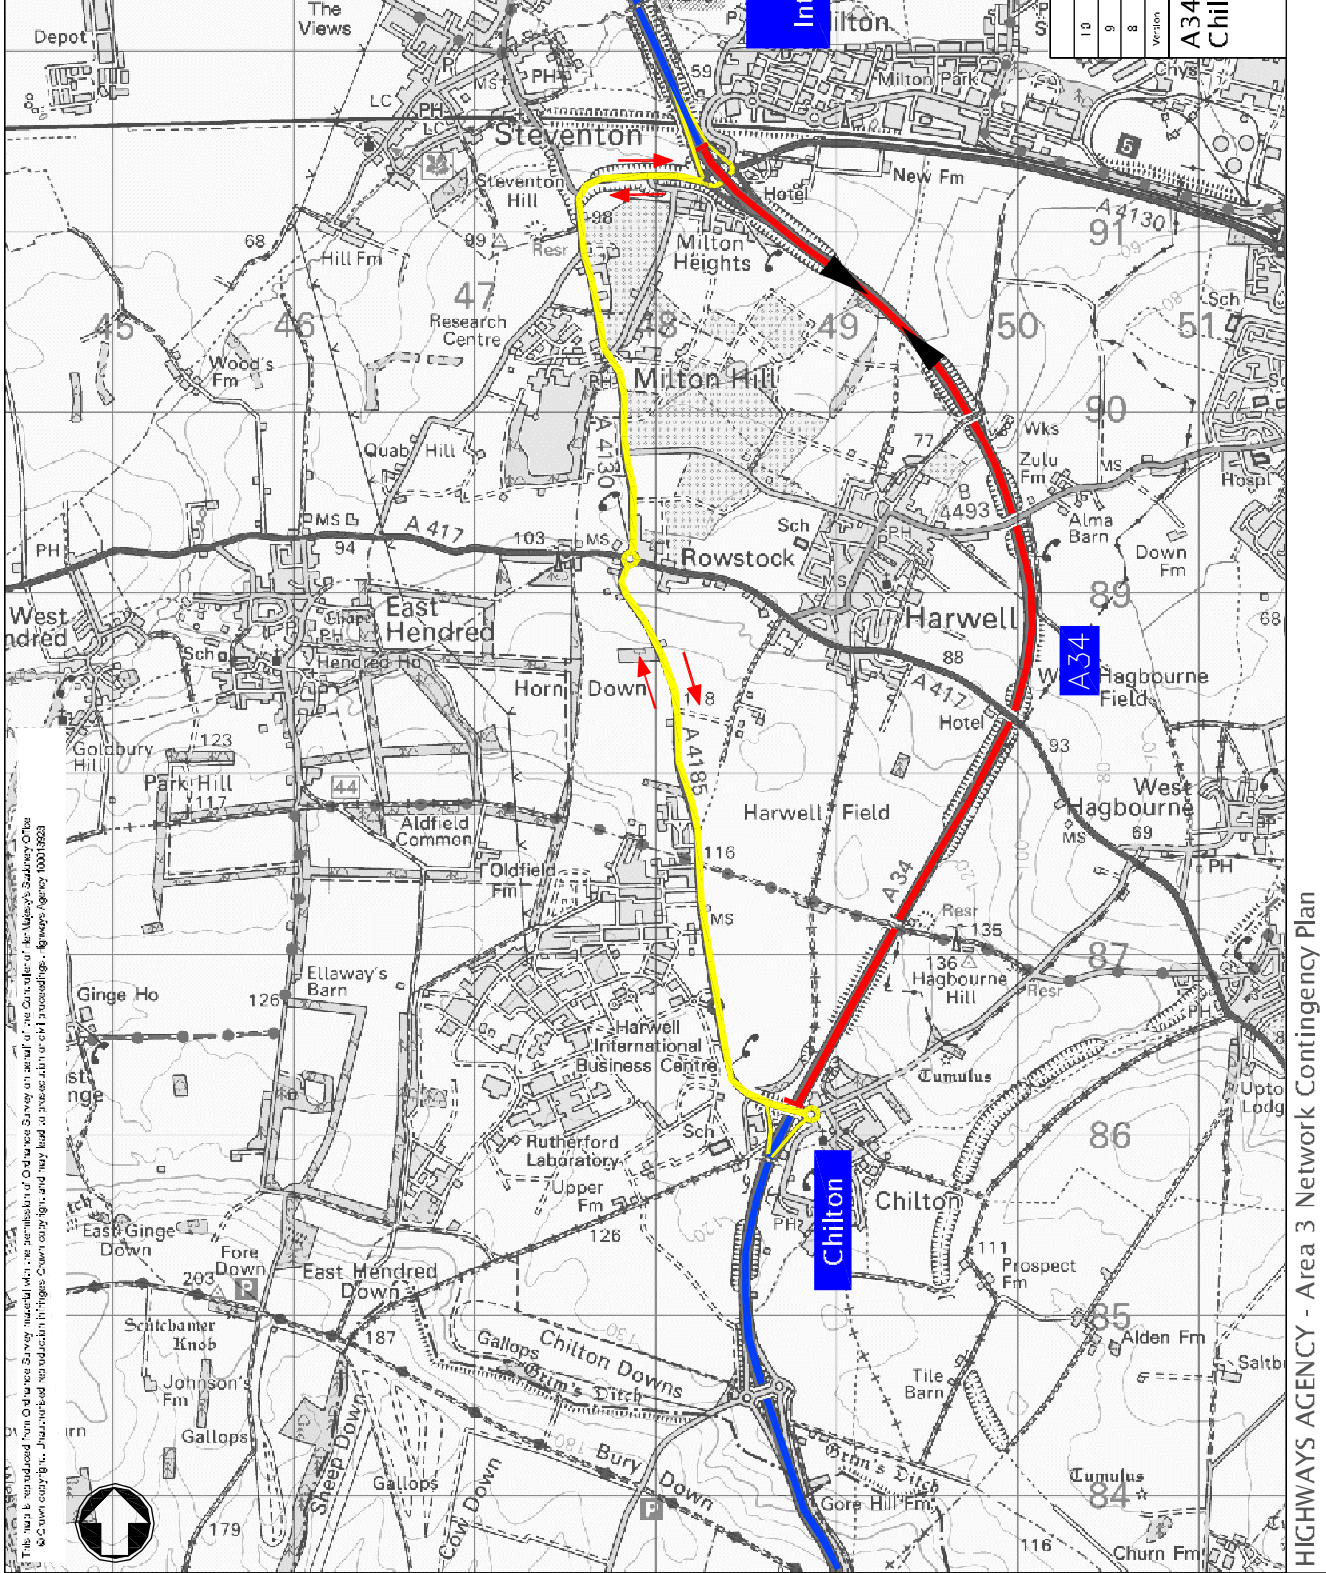

Key

- Road & direction closed
- Diversion route
- Existing network
- Diversion route number
- A34-BD-05

10	Oct 2008	SD	Frame amended
9	Mar 2007	WJK	Frame amended
8	Oct 2005	RB	First Issue
Version		2/07/2006	3/06/2006

**A34 Diversions Bi-Directional
Chilton to Milton Interchange**

A34-BD-05

Not to Scale

This map is reproduced from Ordnance Survey material which is the copyright of the Controller of Her Majesty's Stationery Office
 © Crown copyright. This material is reproduced in this document for information only and may be used for personal or internal business purposes only.