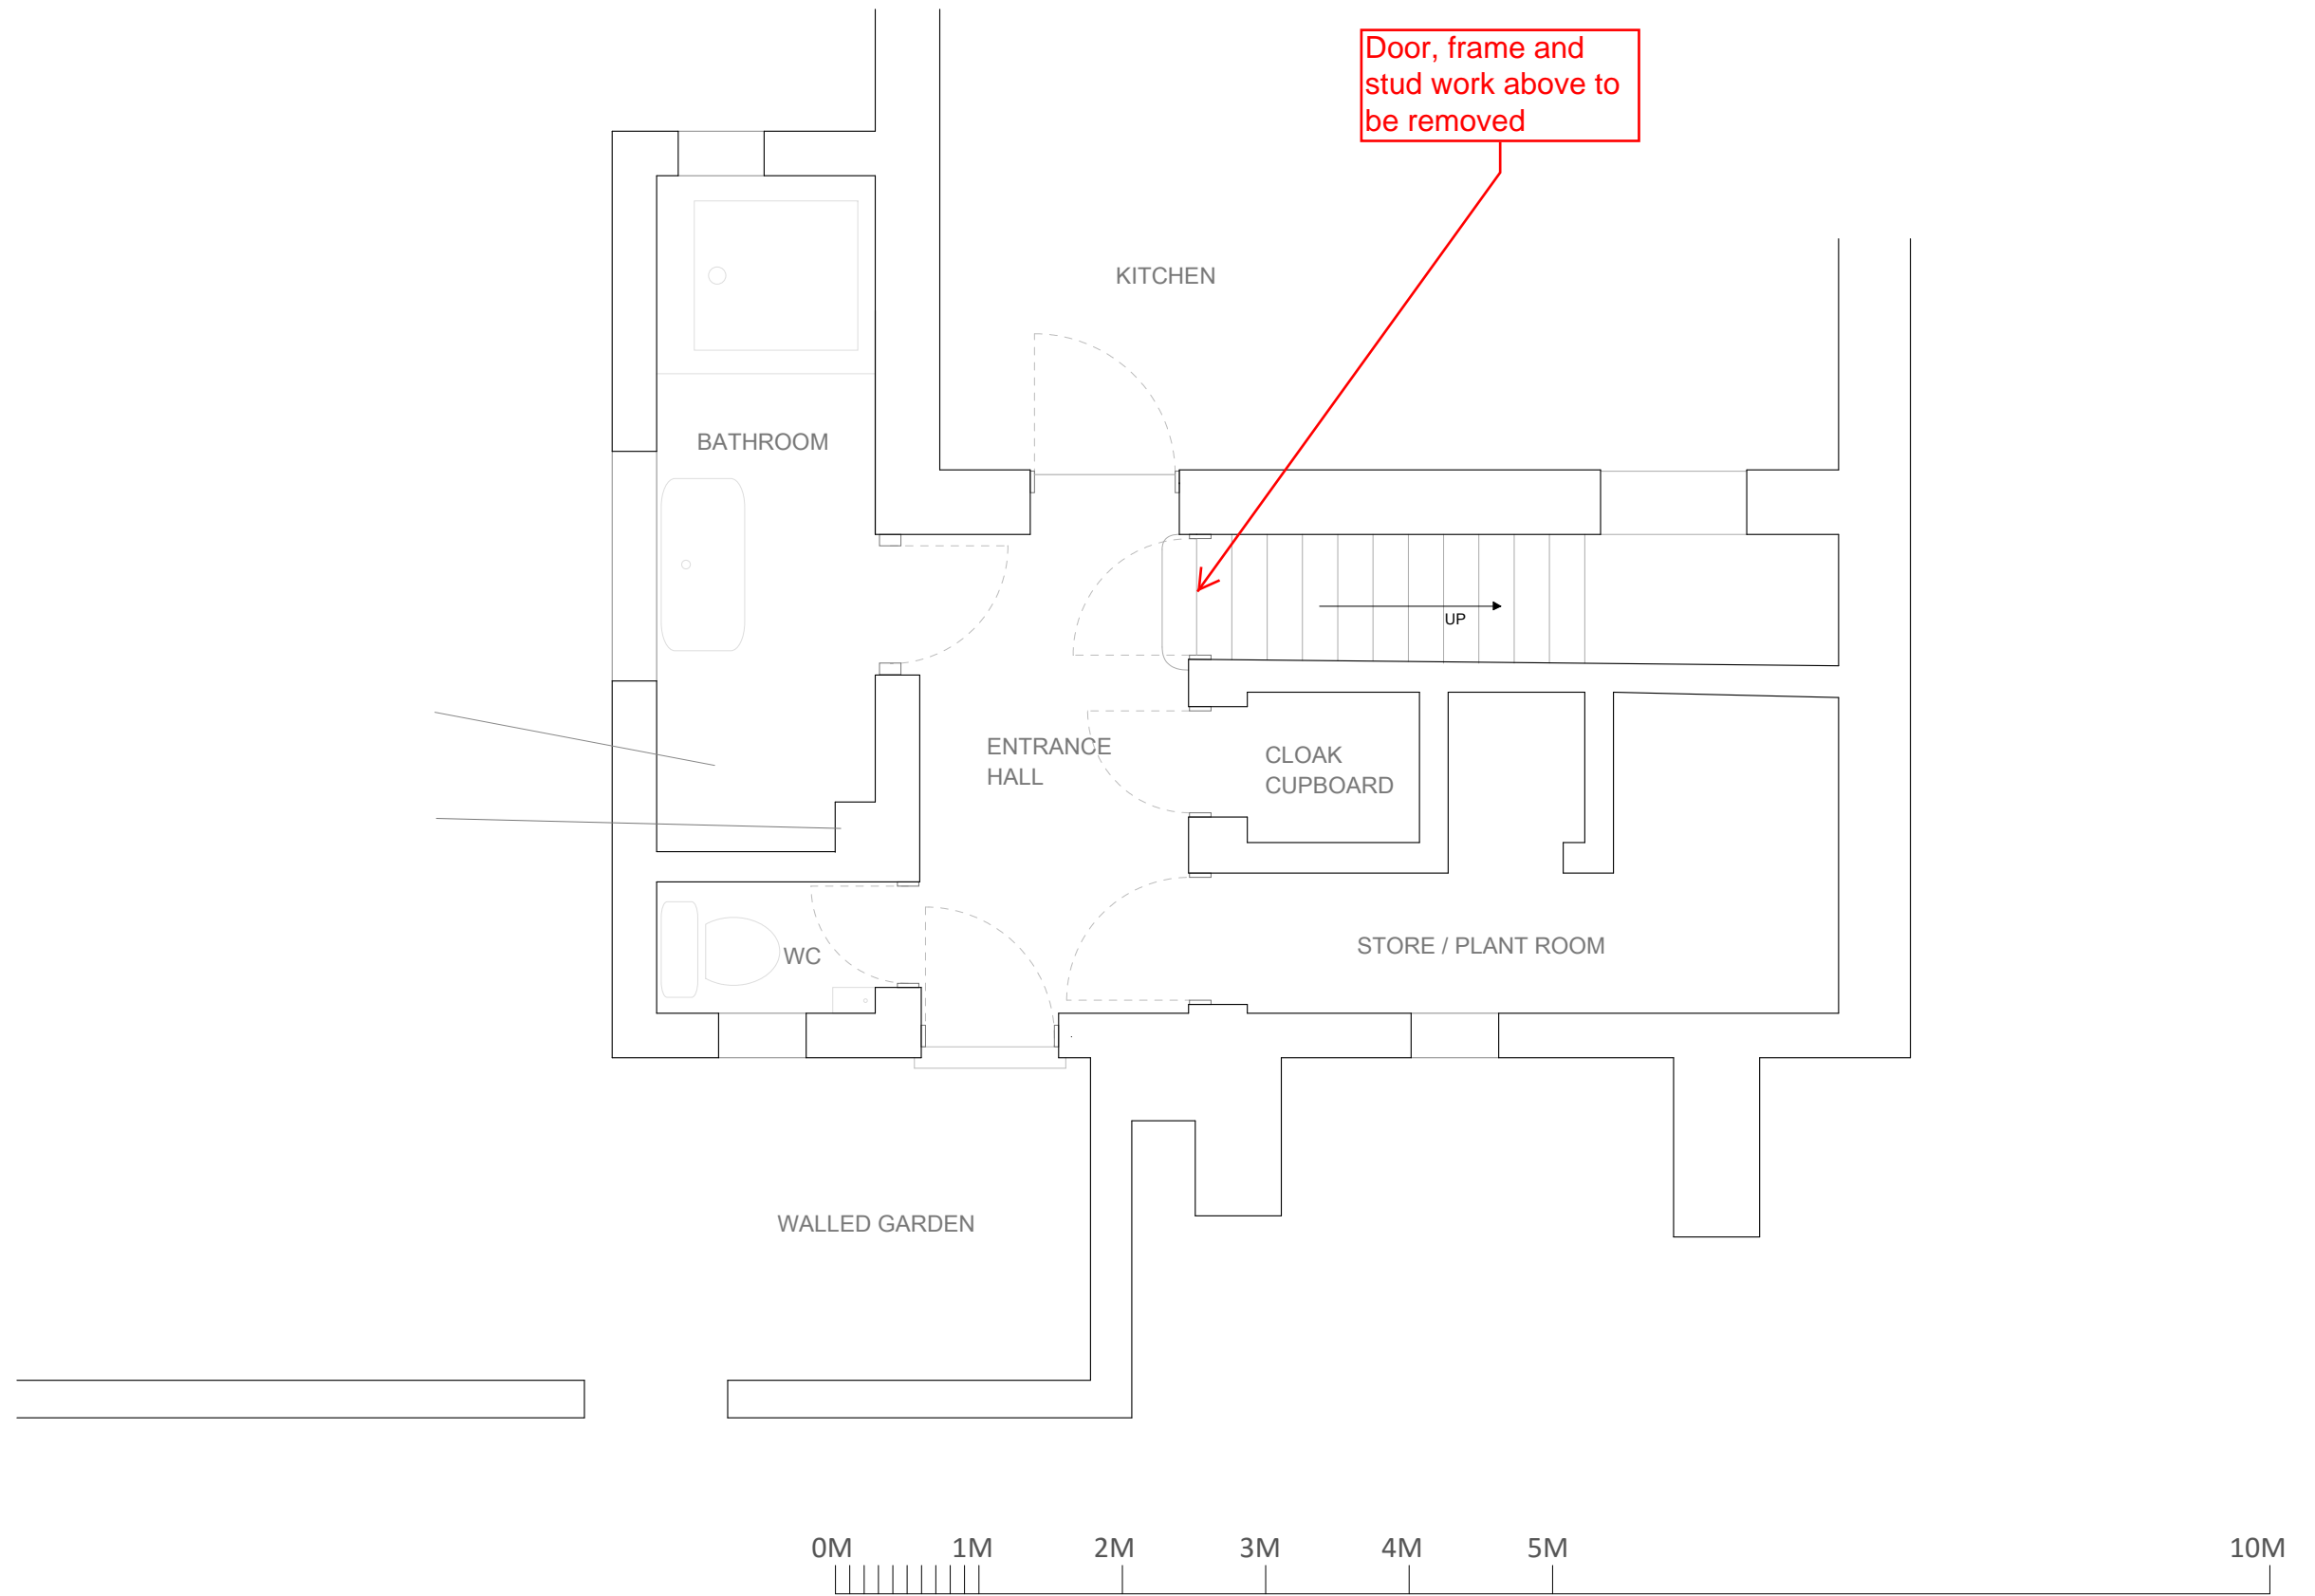

# Appendix 1

PROJECT:	009 - Beaulieu Court Cottage, Sunningwell, Oxen, OX13 6RB	CLIENT:	Mr & Mrs Phillpotts, Beaulieu Court Cottage, Sunningwell, Oxen, OX13 6RB	DRAWING no:	009 - 11	TITLE:	Existing Floor Plan
PROPOSAL:	Repairs to single storey roofs - Incersion of conservation roof lights			SCALE:	1:50 @ A3	DATE:	20.05.2016