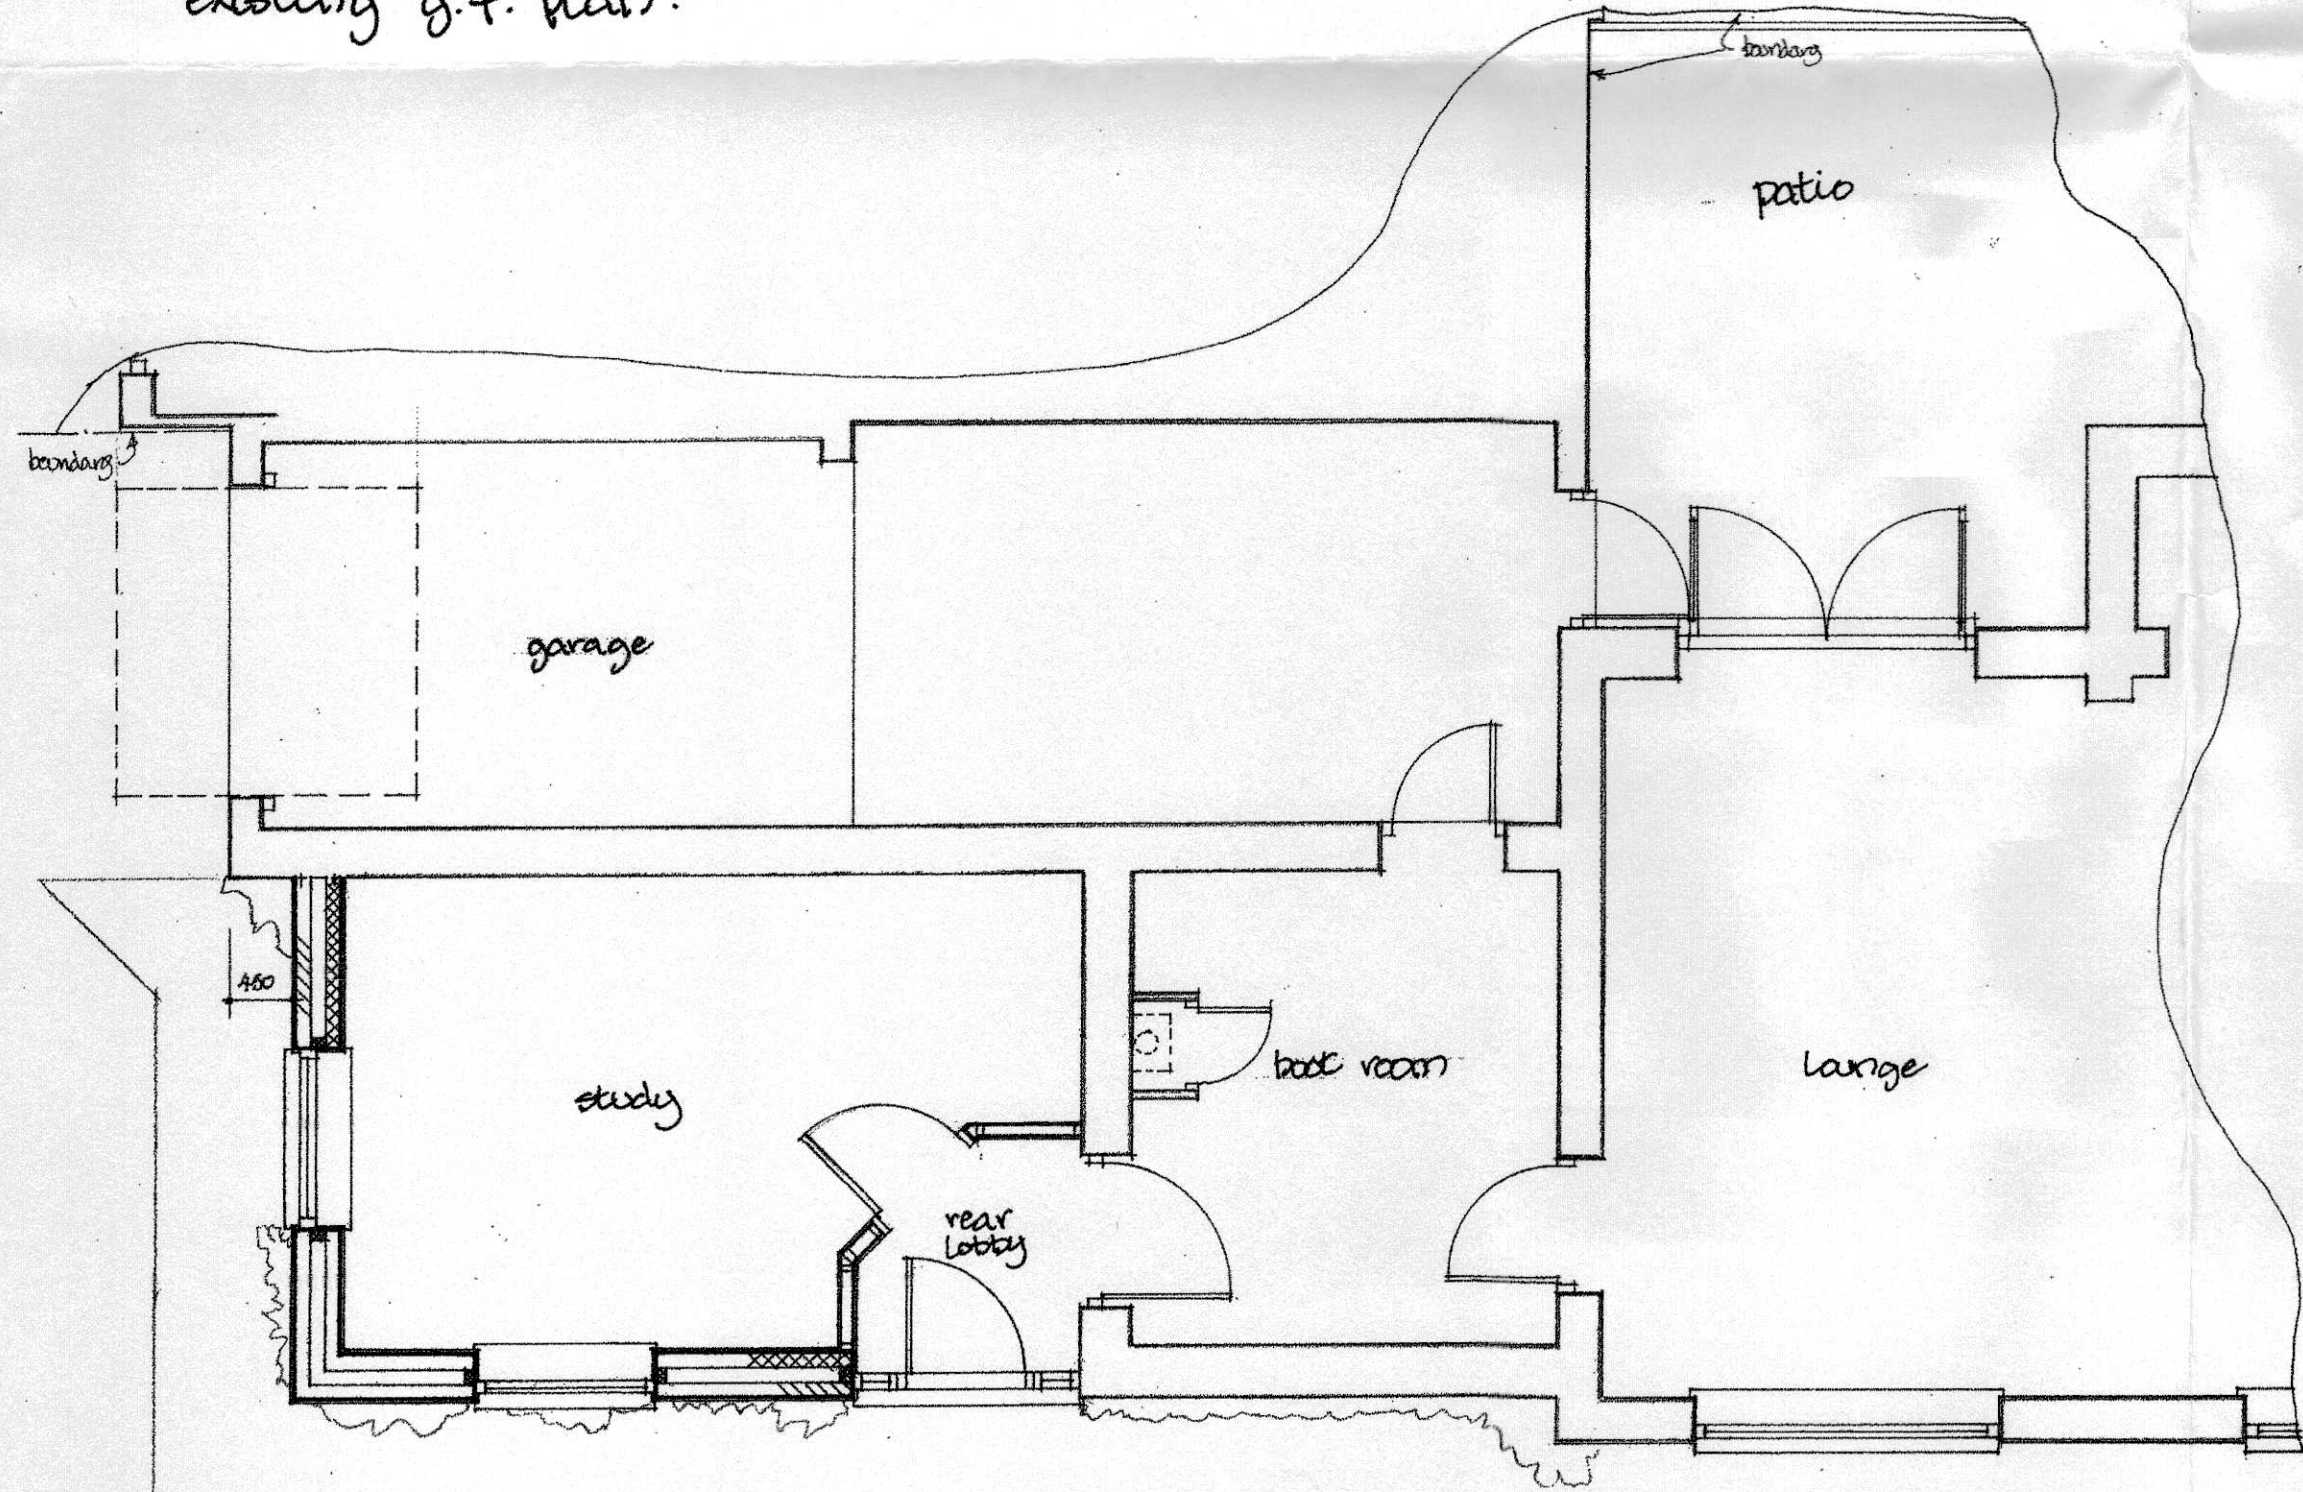

68 Howard Cornish Road, Marcham, Abingdon, OX13 6PW

Map area bounded by: 445799.0,196925.0,445889.0,197015.0. Produced on 10 March 2016 from the OS National Geographic Database and incorporating surveyed revision available at this date. Reproduction in whole or part is prohibited without the prior permission of Ordnance Survey. © Crown copyright 2016. Supplied by UKPlanningMaps.com a licensed OS partner (100054135). Unique plan reference: b90b/80418/111915

Crown copyright and database rights 2015 Ordnance Survey 100054135

proposed extension to 68 Howard Cornish Rd. Marcham
Abingdon OX13 6PW
for Mr & Mrs. B. Phipps
scale 1:100 1:50 date March 2016
dwg no mar/08/02/01