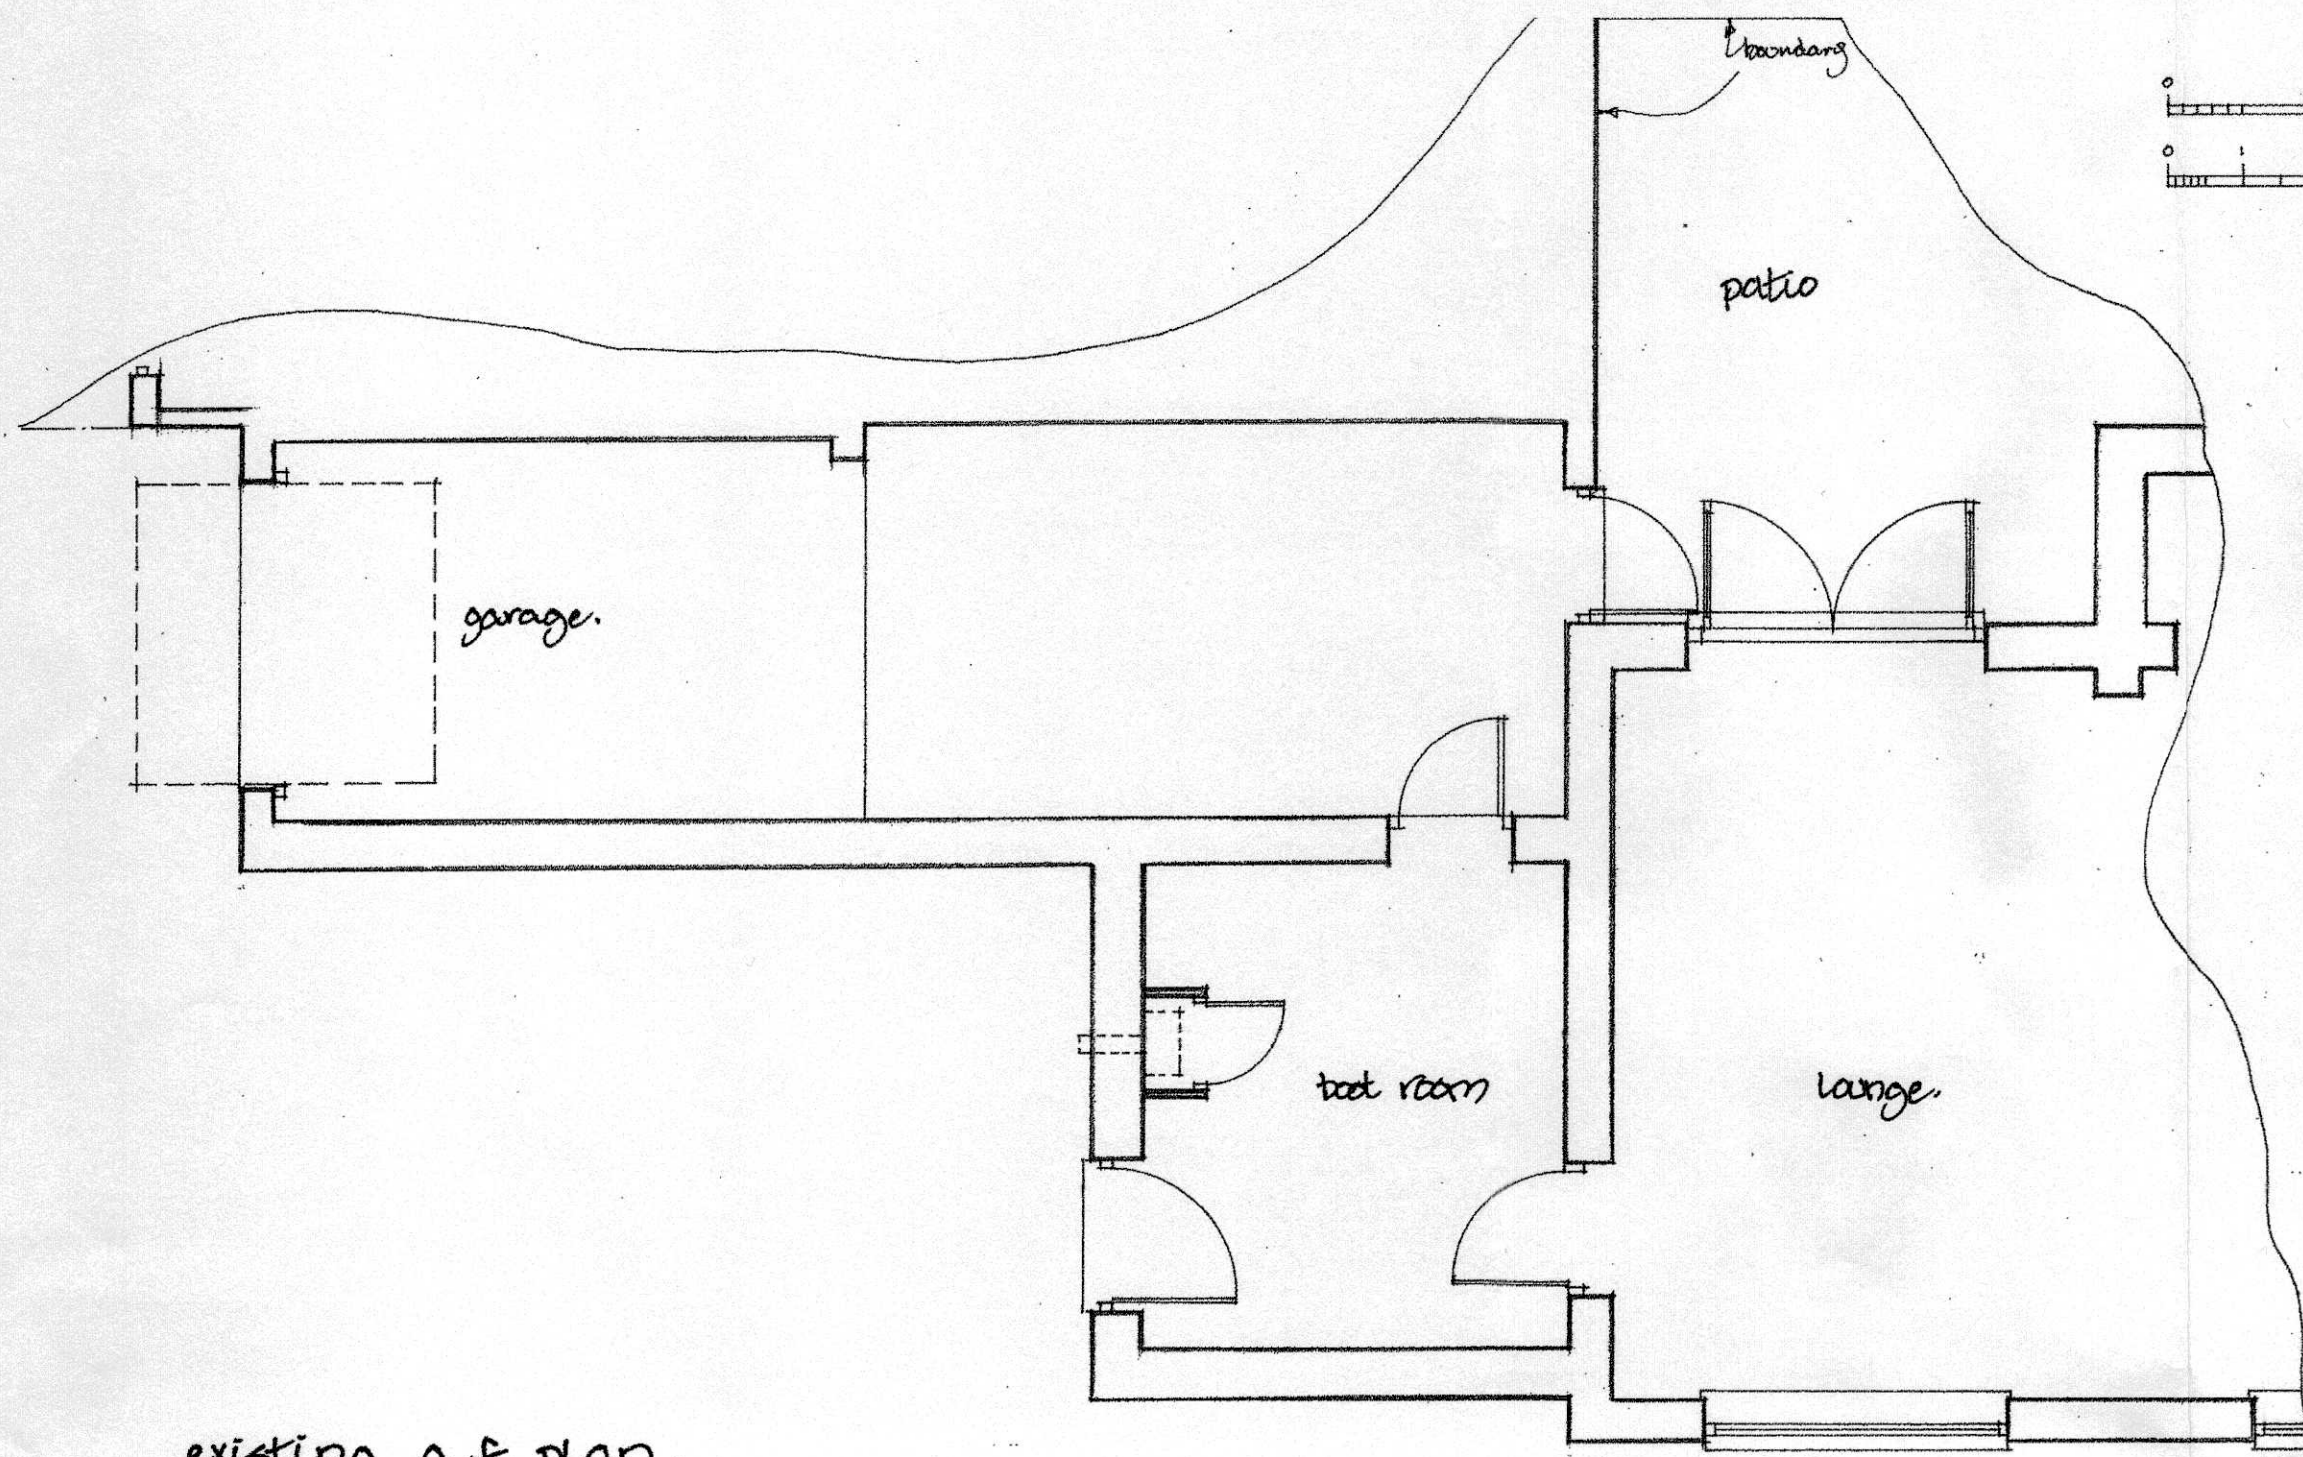

68 Howard Cornish Road, Marcham, Abingdon, OX13 6PW

Map area bounded by: 445799.0,196925.0,445889.0,197015.0. Produced on 10 March 2016 from the OS National Geographic Database and incorporating surveyed revision available at this date. Reproduction in whole or part is prohibited without the prior permission of Ordnance Survey. © Crown copyright 2016. Supplied by UKPlanningMaps.com a licensed OS partner (100054135). Unique plan reference: b90b/80418/111915

Crown copyright and database rights 2015 Ordnance Survey 100054135

proposed extension to 68 Howard Cornish Rd. Marcham
Abingdon OX13 6PW
for Mr & Mrs. B. Phipps
scale 1:100 1:50 date March 2016
dwg no mar/08/02/01