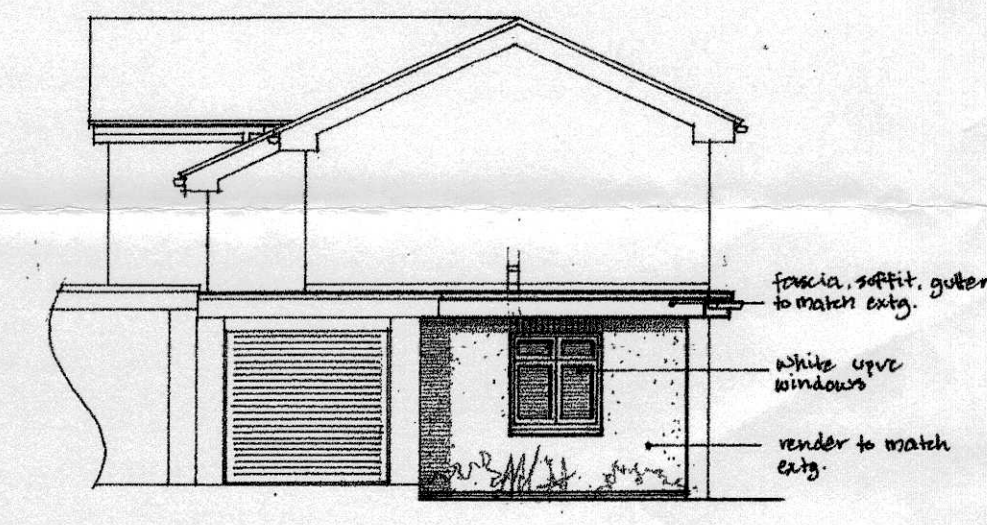

68 Howard Cornish Road, Marcham, Abingdon, OX13 6PW

Map area bounded by: 445799.0,196925.0,445889.0,197015.0. Produced on 10 March 2016 from the OS National Geographic Database and incorporating surveyed revision available at this date. Reproduction in whole or part is prohibited without the prior permission of Ordnance Survey. © Crown copyright 2016. Supplied by UKPlanningMaps.com a licensed OS partner (100054135). Unique plan reference: b90b/80418/111915

Crown copyright and database rights 2015 Ordnance Survey 100054135

proposed extension to 68 Howard Cornish Rd. Marcham
Abingdon OX13 6PW
for Mr & Mrs. B. Phipps
scale 1:100 1:50 date March 2016
dwg no mar/08/02/01