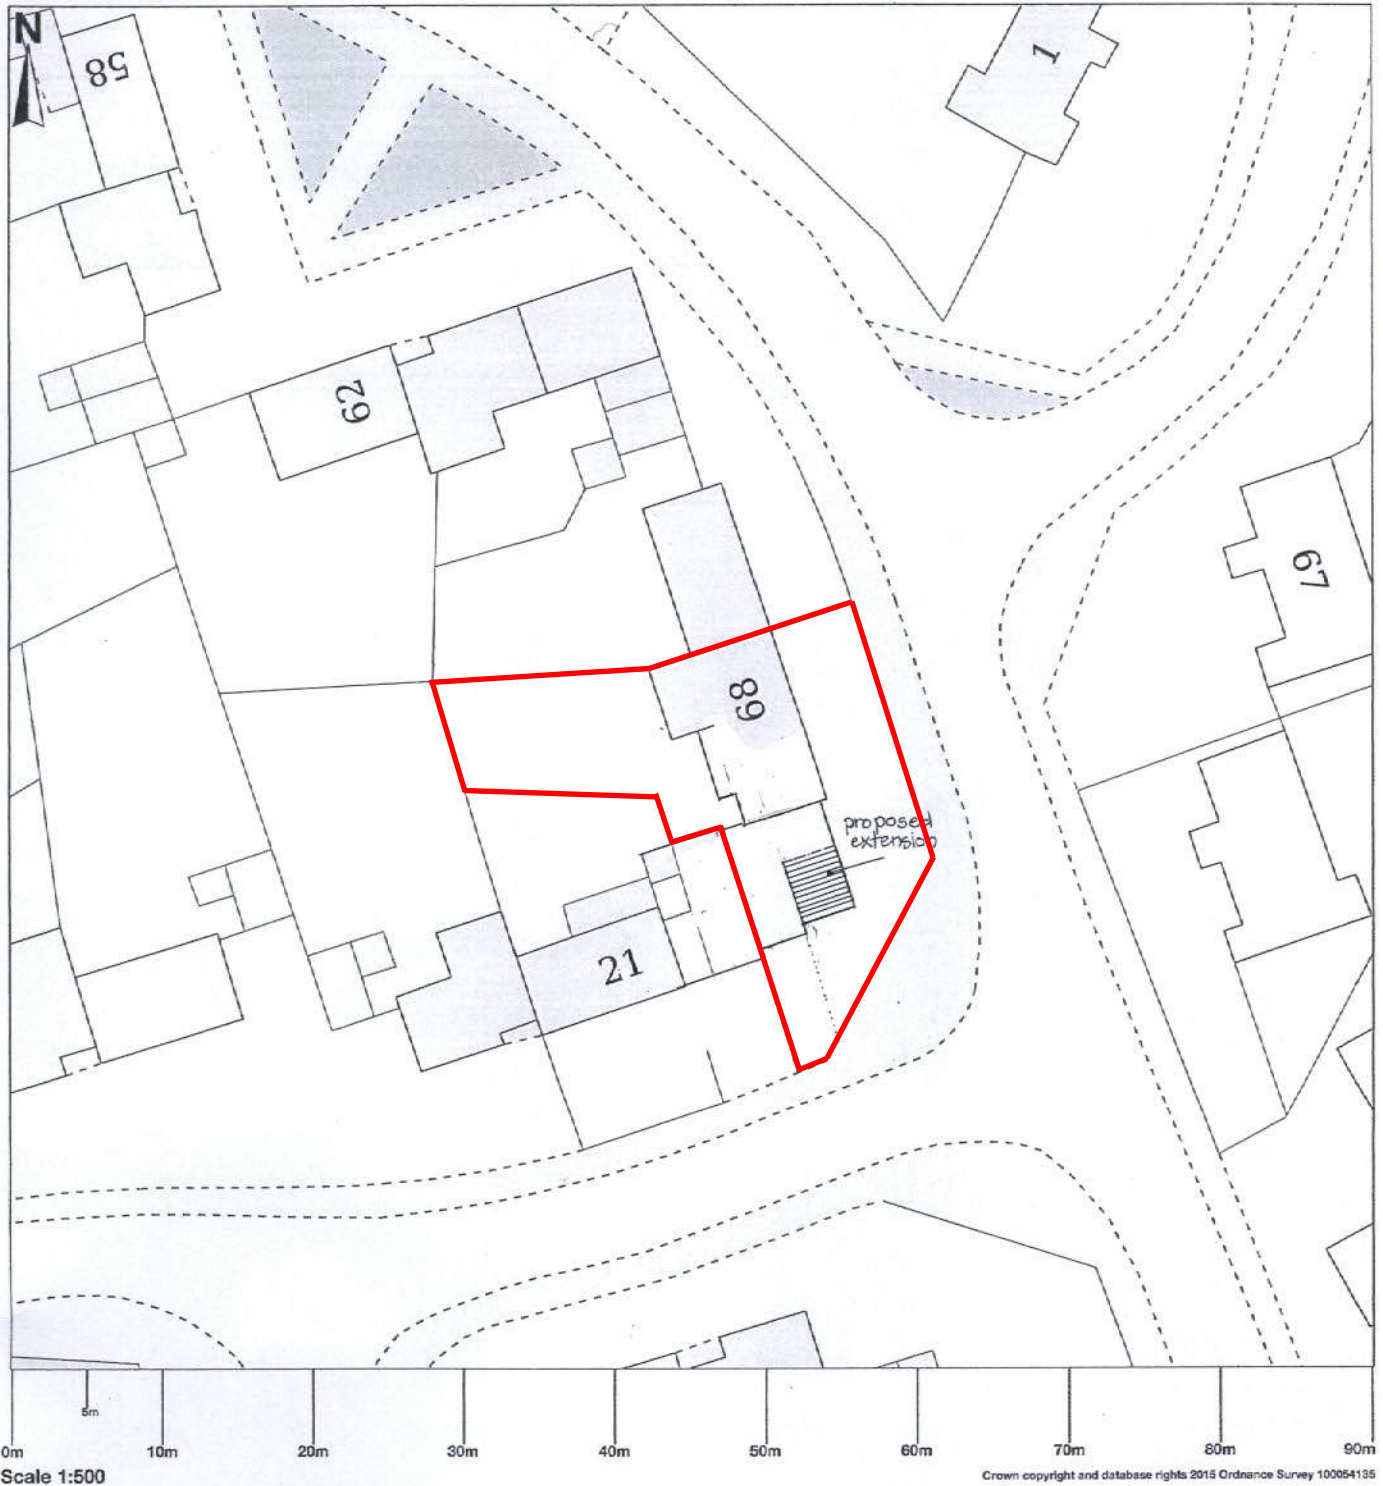

68 Howard Cornish Road, Marcham, Abingdon, OX13 6PW

Map area bounded by: 445799.0,196925.0,445889.0,197015.0. Produced on 10 March 2016 from the OS National Geographic Database and incorporating surveyed revision available at this date. Reproduction in whole or part is prohibited without the prior permission of Ordnance Survey. © Crown copyright 2016. Supplied by UKPlanningMaps.com a licensed OS partner (100054135). Unique plan reference: b90b/80418/111915

Crown copyright and database rights 2015 Ordnance Survey 100054135

proposed extension to 68 Howard Cornish Rd. Marcham
Abingdon OX13 6PW
for Mr & Mrs. B. Phipps
scale 1:100 1:50 date March 2016
dwg no mar/08/02/01