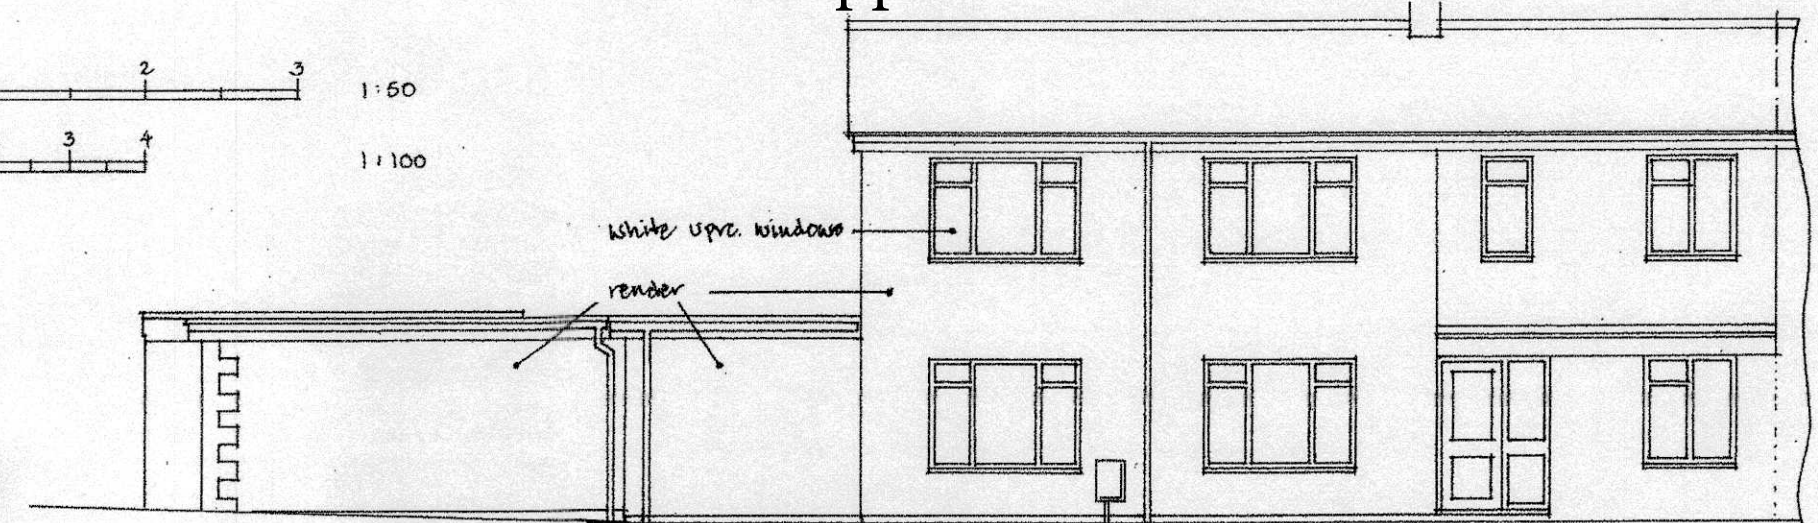

68 Howard Cornish Road, Marcham, Abingdon, OX13 6PW

Map area bounded by: 445799.0,196925.0,445889.0,197015.0. Produced on 10 March 2016 from the OS National Geographic Database and incorporating surveyed revision available at this date. Reproduction in whole or part is prohibited without the prior permission of Ordnance Survey. © Crown copyright 2016. Supplied by UKPlanningMaps.com a licensed OS partner (100054135). Unique plan reference: b90b/80418/111915

Crown copyright and database rights 2015 Ordnance Survey 100054135

proposed extension to 68 Howard Cornish Rd. Marcham
Abingdon OX13 6PW
for Mr & Mrs. B. Phipps
scale 1:100 1:50 date March 2016
dwg no mar/08/02/01