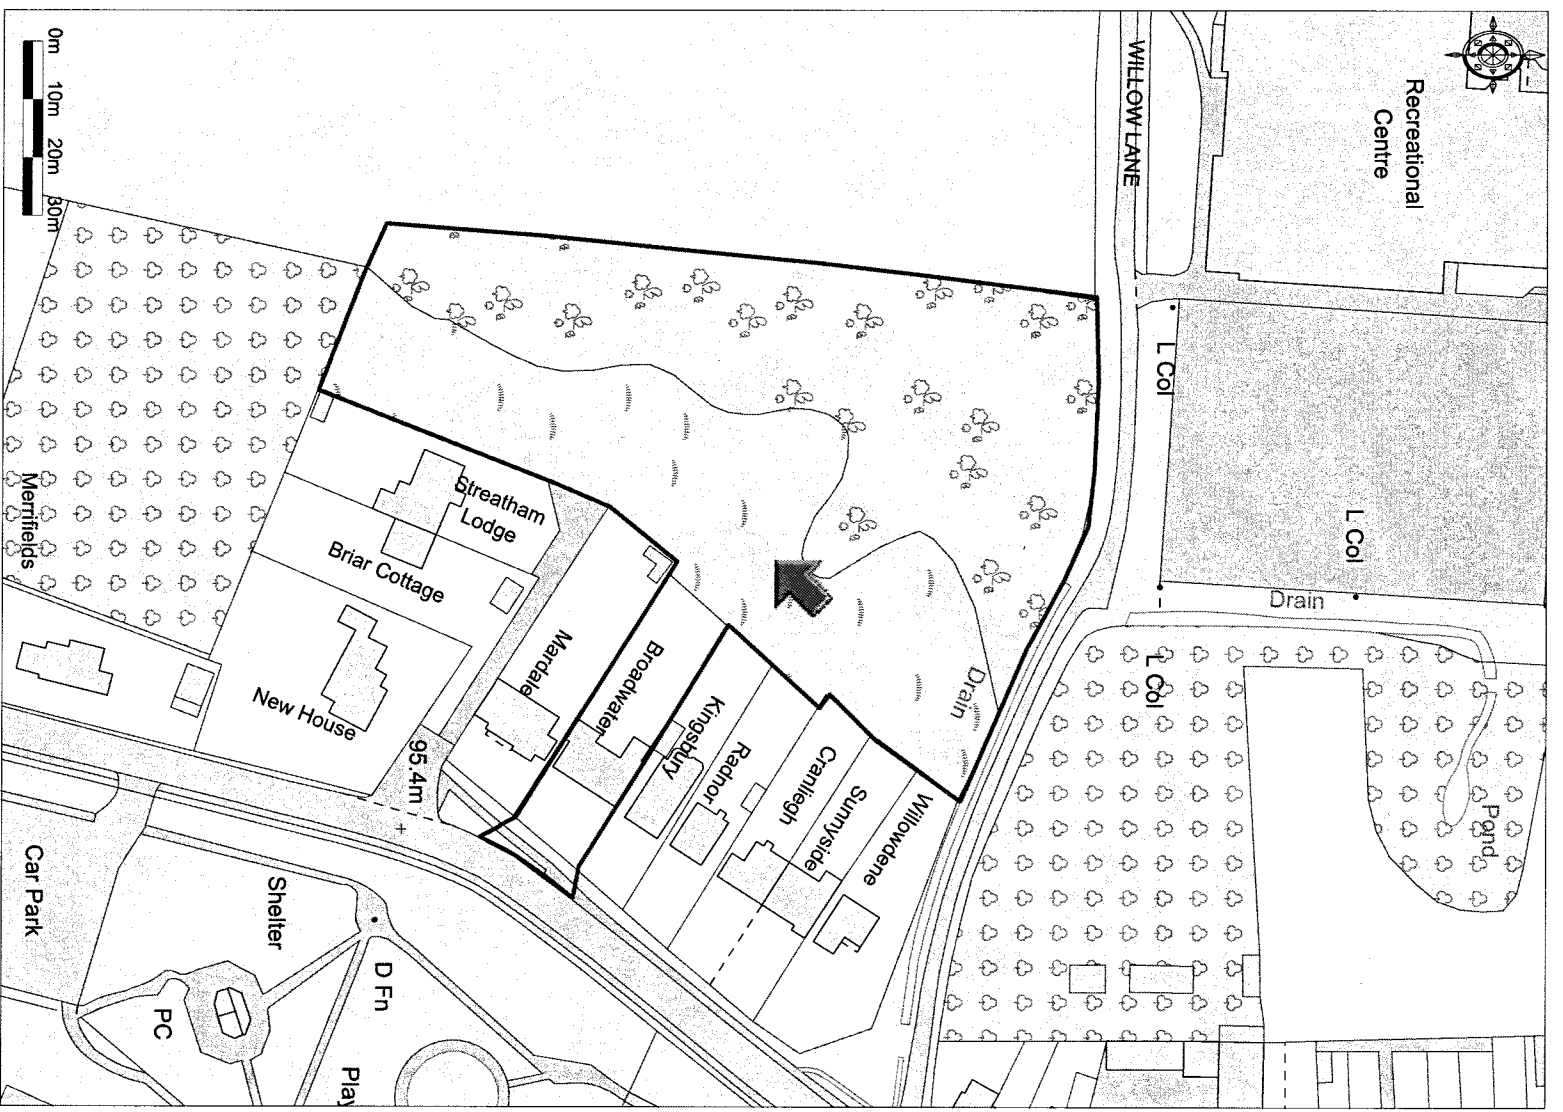

Site Location Plan

Land at Broadwater, Wantage

11/01453/OUT