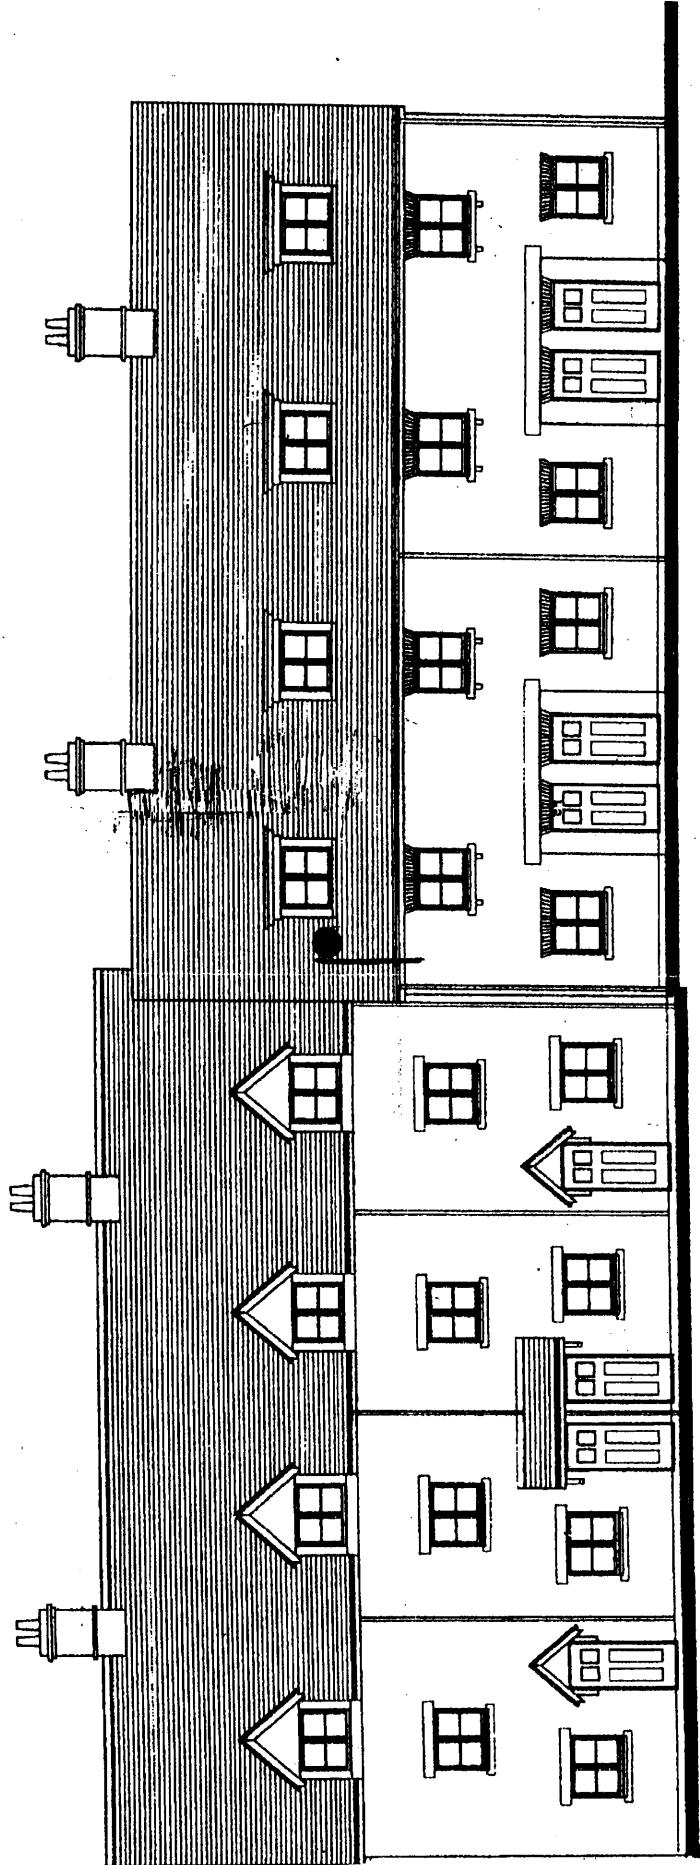

The representation of features as lines is no evidence of a property boundary

Part or all of this OS Sitemap is enlarged from mapping produced at one or more of the following scales: 1:1250, 1:2500, 1:10000

Scale 1:1250

Supplied by: **John E Wright**

Serial number 00077300

Centre coordinates 439970.63 187737.38

Further information can be found on the OS Sitemap information leaflet or the Ordnance Survey web site www.ordnancesurvey.co.uk

89 St Marys

Wantage

OXON

OX12 8FF

Wan|21474

Vale of White Horse
19 JAN 2011
District Council

Proposed: Satellite dish
At: 89 St Marys, wantage
for: Miss Hayley webb
SCALE: 1:100@A3
Org. No. Plan ①: PROPOSED